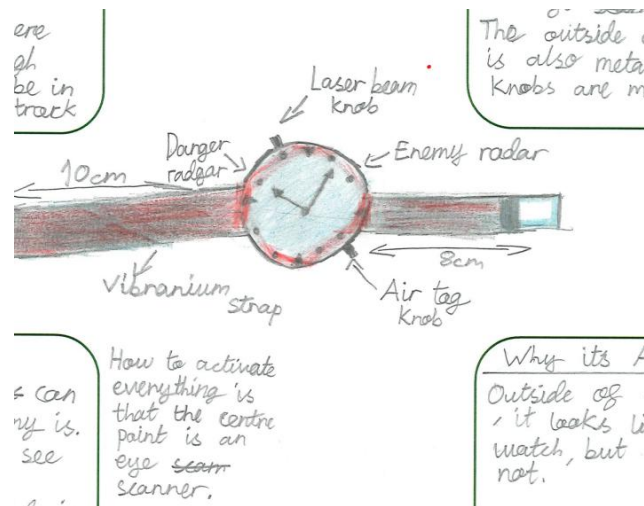

Conclusion

To summarise this innovative gadget, the Radar Wristwatch 67, is the perfect tool for any special forces. The slicer, radar hand and the GPS all blend in incredibly; at all times to support agents on covert operations. The Radar Wristwatch 67 looks and feels like an ordinary, everyday item, which is a perfect example of having many features; without raising suspicion.

Glossary

Paramount- important or valid in a situation.

Discretion-act quiet or secretive.

Surveillance- to check or watch on something to gather information

Covert-secretive or secret.

MR