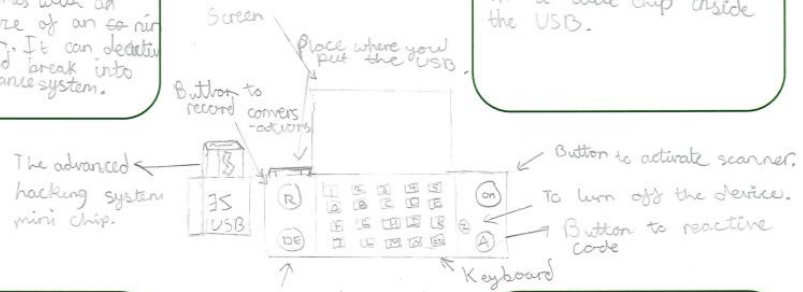

Manual GA
A11

Name of gadget:
Code breaker 2.0
Purpose:
This USB comes with an tablet the size of an air-teno switch. It can detect and break into any surveillance system.

Materials used:
Water and bulletproof USB and screen. Has the most advanced hacking system on a little chip inside the USB.

Special features
• Has different games to make it more ~~undisguisable~~ undetectable.
• Has face ID and if it fails it will record.
How to use it
Press the red button on the left handside. It will then ask for an face ID and turn on.

Why it's awesome:
It is an essential tool for digital espionage. It can retrieve or plant important data during covert operations.

MA