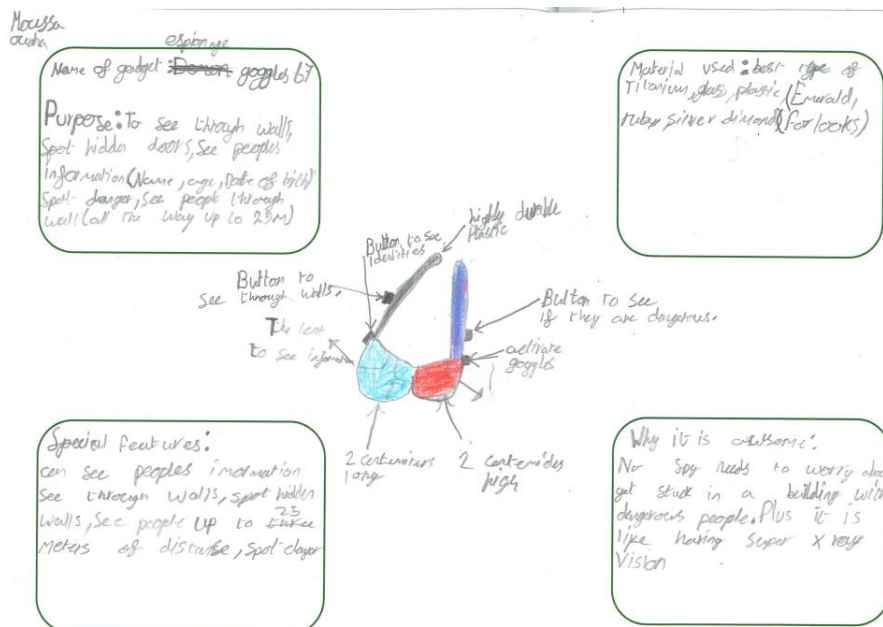

The Espionage Goggles

In the world of espionage, a range of futuristic, non-imaginable gadgets have been invented by the MI6 headquarters for the world's safety. This is because the world's crime rate has increased by 67% by the end of 2025. In an underground laboratory professor Moussa Ouaha has invented a special gadget: The Espionage Goggles. This gadget has been engineered for agents who are going under hazardous missions. It looks like a normal pair of goggles, but its powers are beyond imagination. This report contains information about the gadget and why it has been constructed.

Danger Detector

The Espionage Goggles has many unique features: one of them is to detect danger. These will activate by pressing a button which will detect agents DNA and checks if it is the right user. Once activated it scans the area and will turn red if the person is dangerous or if carrying a weapon and green if they are normal, safe people. This can help agents when they are in crowded places.

X-Ray vision

As well as detecting danger, the Espionage goggles can also see through walls up to 25 meters. It is activated by blinking three times. It can see through walls made of brick, metal and titanium. It is like having X-Ray vision. This helps agents in paramount missions and attacking at the right time.

The Scanner

The best feature of the Espionage Goggles is The Scanner. This is activated by pressing a button on the left-hand side. It can see people's information and can see when people