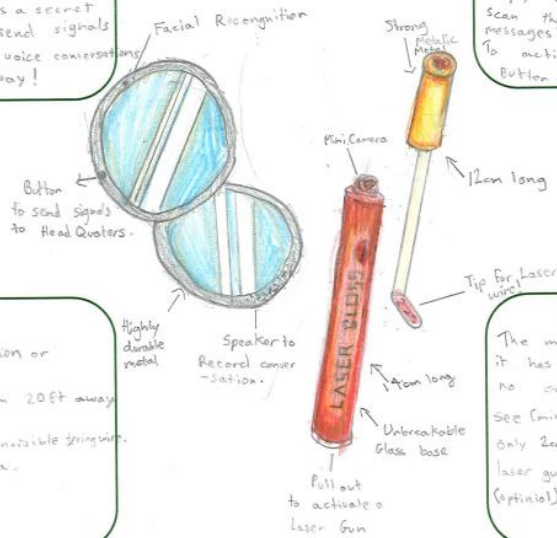

Transformable Laser Gun

To activate this laser gun, twist then pull the bottom of the lip gloss 90° clockwise and a mini laser gun will form in the agent's hand as they pull it out. This high-tech transformable laser gun helps defend spies against their enemies whilst also remaining undetected to finish a covert and paramount mission.

on Begum

Make-up X4L

Purpose:
The make-up X4L (M.U.X4L) comes with a laser lipglass which helps agents catch criminals. This laser also acts as an invisible tripping wire.

The mirror in M.U.X4L is a secret device which can send signals to HQ and record voice conversations from at least 20ft away!

Key Features

Facial recognition or print
Record conversations from 20ft away
Send signals to HQ
Lipglass: Acts as an invisible tripping wire, built in laser gun

Materials used:

Metal: Glass Protective case for the mirror