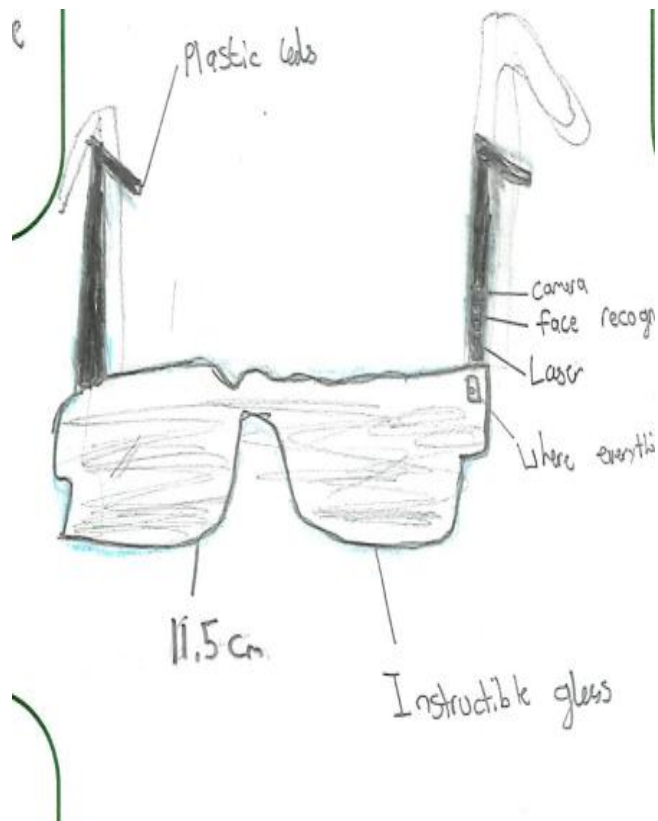

Espionage – spying on other countries or people

Paramount -it's important or must happen

Intelligence – smart

Surveillance – to check or watch something to gather information

AH