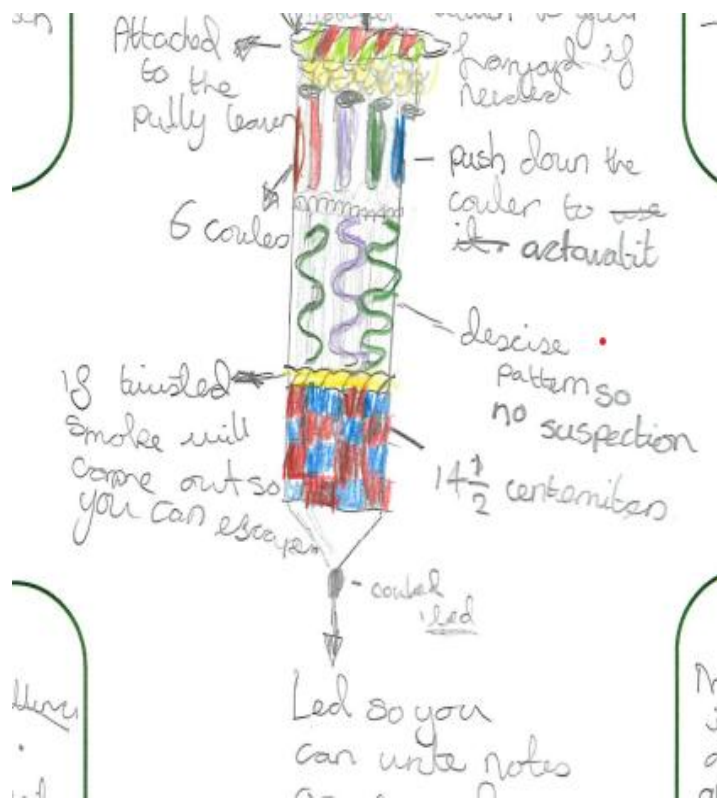

Glossary	
Espionage	When someone (most likely a spy) goes undercover.
disscretion	When your trying to do something secretly whilst being cautious .
Paramount	When something is really important
Survailence	Watching or monitoring things that are

LB