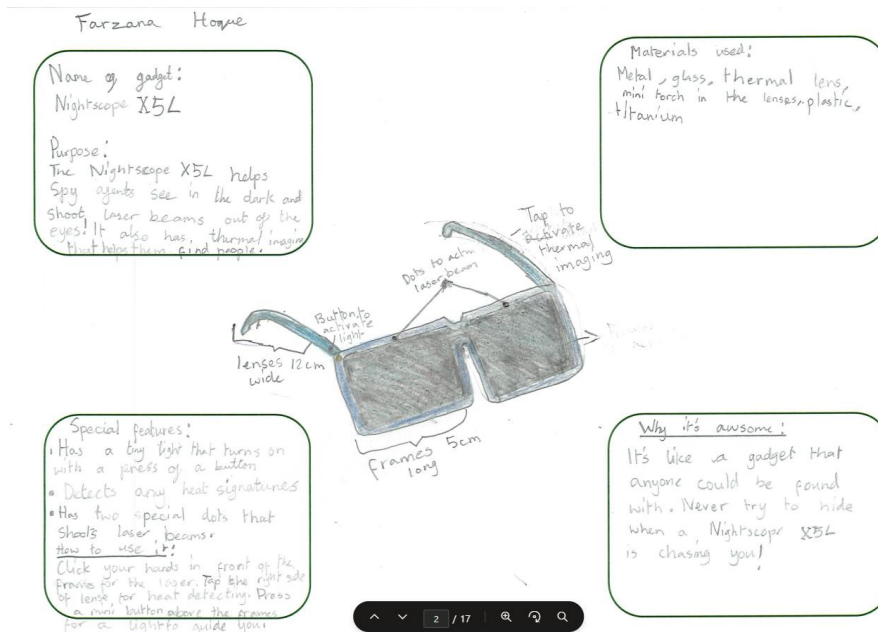

The best gadget ever: Super Sunglasses

Due to the fact that surveillance cameras and security are getting destroyed, this world needs more training and skills ; including a new cutting-edge gadget that stops all crimes from taking place. Invented by Professor Mariah in the lab of Global Espionage Research Institute (G.E.R.I) in Tokyo, Japan , the Nightscope X5L is intended to be used by international spy agents during covert , secretive missions that are life-threatening. This catalogue describes the features, activation methods and the benefit of this gadget.

Laser beams

With just three clicks of your fingers, the agent can instantly activate the laser beams. This feature can help spy agents break out of high-security, metal doors, especially when they are caught and locked in an unescapable room. It is mostly used to gain access to secret doors when discovering a room, like an office that has been locked up for many years. This feature is paramount as it will help keep agents safe during an undercover operation.

Heat seek

By pressing a button on the right side, the spy can immediately activate heat vision. This amazing feature allows the operative to find their enemy by detecting their body heat. This can help agents complete their discreet mission through the press of a button!

Bright light

To activate this feature, the spy must tap a button – disguised as a yellow charm – and a mini light will turn on right next to the frames of the sunglasses. This would guide the