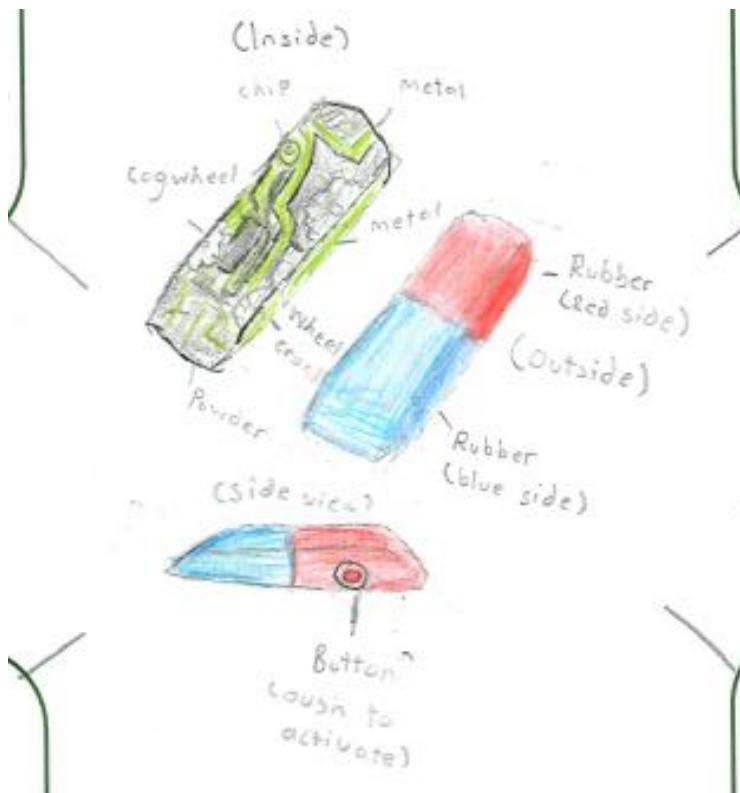

A COLLECTION OF NON-CHRONOLOGICAL
REPORTS WRITTEN BY YEAR SIX PUPILS

SPYTECH ARCHIVES YEAR 6 RESEARCH DIVISION

Stationary set: Beware of these gadgets!

Introduction

The amount of crime in the recent years has increased dramatically and requires professional experience and tools --- In America, New York City, the M18 operative EK has developed new gadgets that look exactly like normal everyday items. They are only for the secretive service agents with skill and aim, yet you will never know if they are a spy or not, these agents look completely like regular citizens with regular items, and you will be surprised when you realise that these are gadgets... The benefit of these gadgets can help in a mission, there are 5 tools: a highlighter, rubber, ruler, glue stick and a mechanical pen, beware if you see them anywhere, no one can be trusted so be discreet wherever you go. The purpose of this report is to inform everyone about these items, this is a sign, a portent of danger!

Mechanical Pen – Needle6000 – Led: “Dart launcher”

With just a simple twist to the cap, the agent can change the led to a tranquilizer dart launcher, this feature can put enemies to sleep for approximately 20-30 minutes once

Click clip: Laser and light

Click the clip on the side of the pen 3 times to activate the last feature, this part is a laser point that doubles as a UV light, the UV light reveals hidden messages and fingerprints, this feature of the Needle6000 is beneficial as the agent can use it to track down someone or find out what someone is hiding, while the laser point can burn